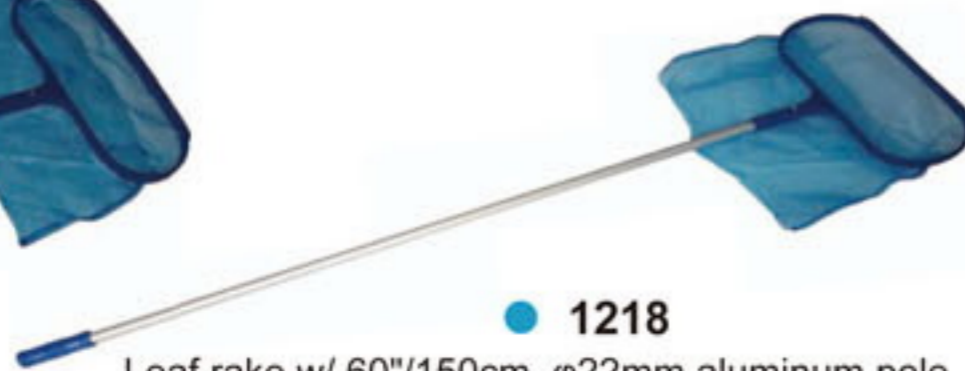

● **1218**
Leaf rake w/ 60"/150cm, φ22mm aluminum pole