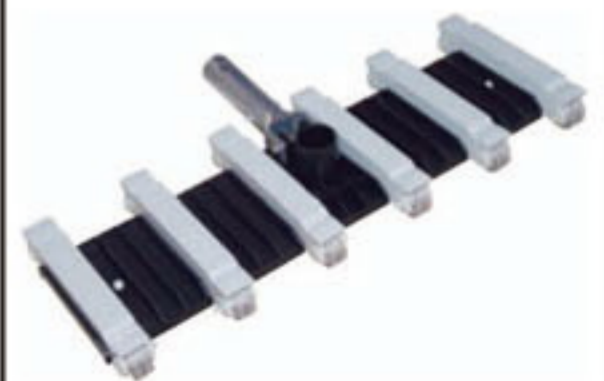

● 10241

19"Deluxe flexible vac
head w/ metal Handle