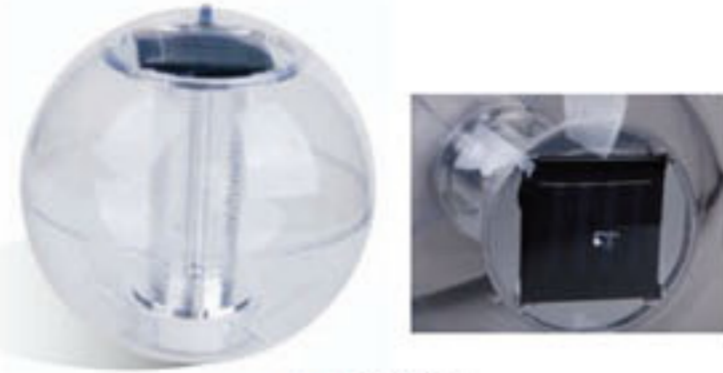

● **3102**
Plastic Solar Floating Light