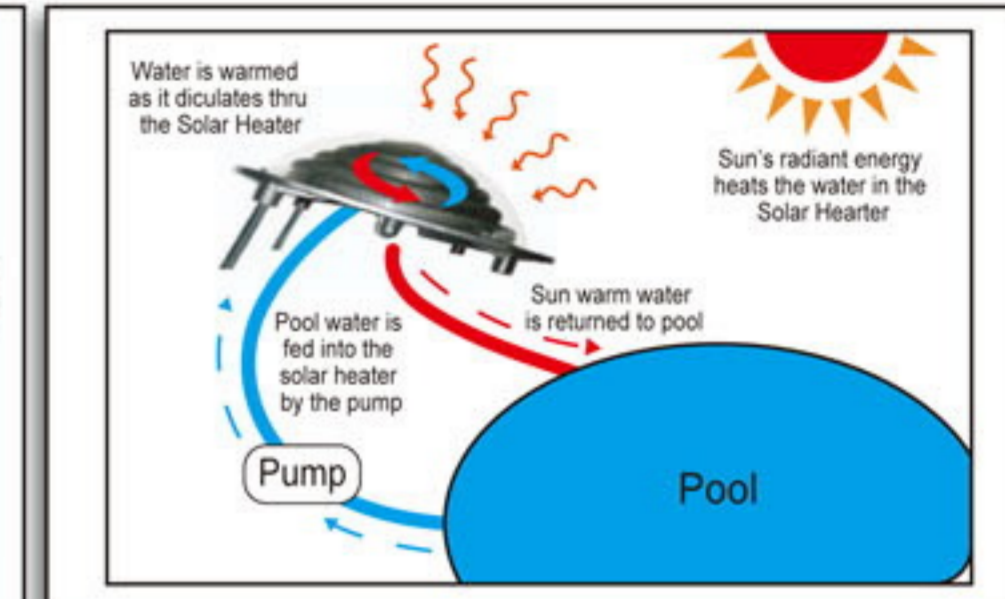

# Solar Heaters

Handsome Solar Heater converts the Sun's energy to heat—the most ecological and cost efficient way to heat your pool water! Handsome Solar Heater features an innovative dome design that provides better heat transfer than traditional solar systems, and need to set aside yard space for conventional solar panels. With Handsome Solar Heater connected to your above ground pool, you swimming season and save money on heating!