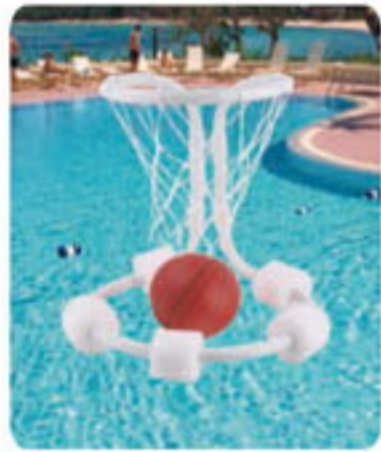

● **"A" type**  
Oversized Grip and Lock  
(only 2-section style is available)

● **"B" type**  
Deluxe Grip and Lock  
(only 2-section style is available)

● **"C" type**  
Deluxe EZ twist connect and disconnect Lock  
(2&3 section style are available)

## Water Games, Foot Basin

● **1701**  
Small Water  
Basketball Game

● **1702**  
Middle Water  
Basketball Game

● **1703**  
Big Water  
Basketball Game

● **1704**  
Deluxe Splash Badminton Game

● **1705**  
Deluxe Splash Volleyball Game