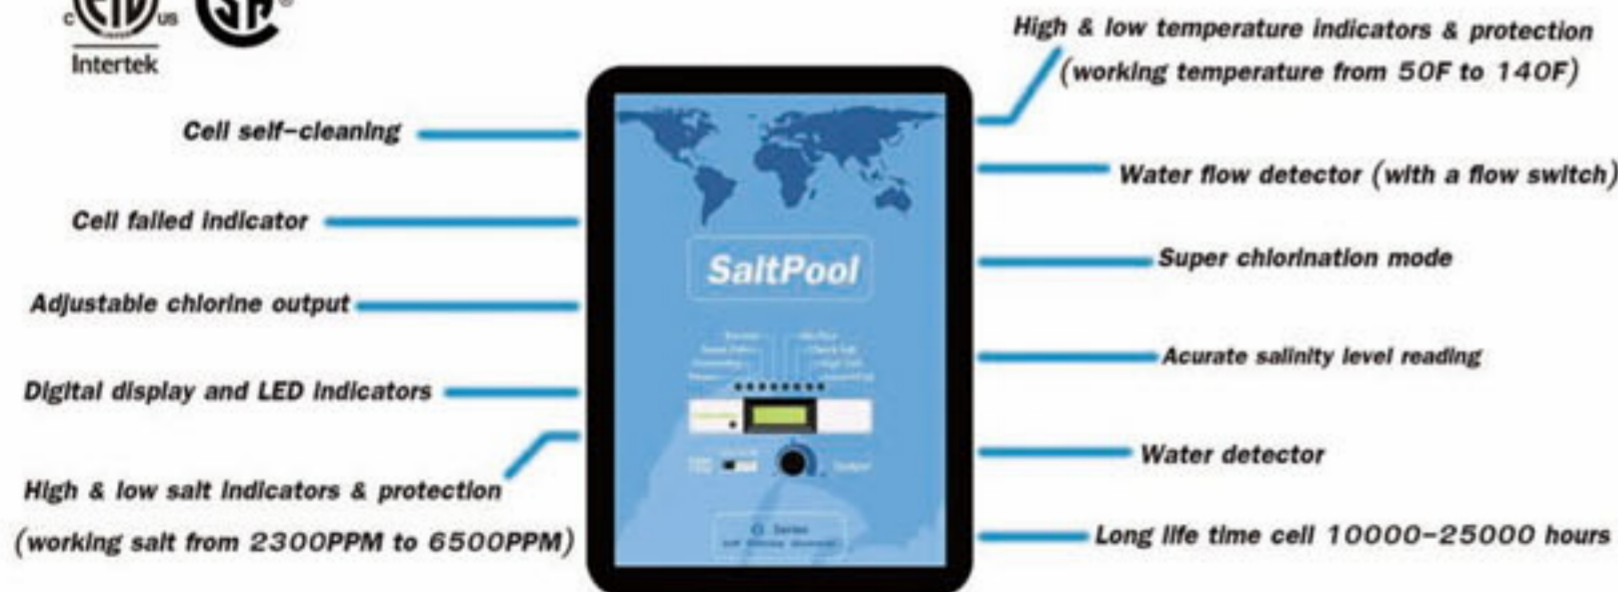

Compare with other leading brands

- Initial Cost: 35% of Hayward cost
- Warranty Length: 200% longer than Pentair
- Chlorine output: same as Hayward
- Cell lifetime: 150% longer than Pentair

Warranty choice

- 2 years=2 years full warranty
- 3 years=3 years full
- 5 years=3 years full + 2 pro rata
- 7 years=3 years full+4 pro rata