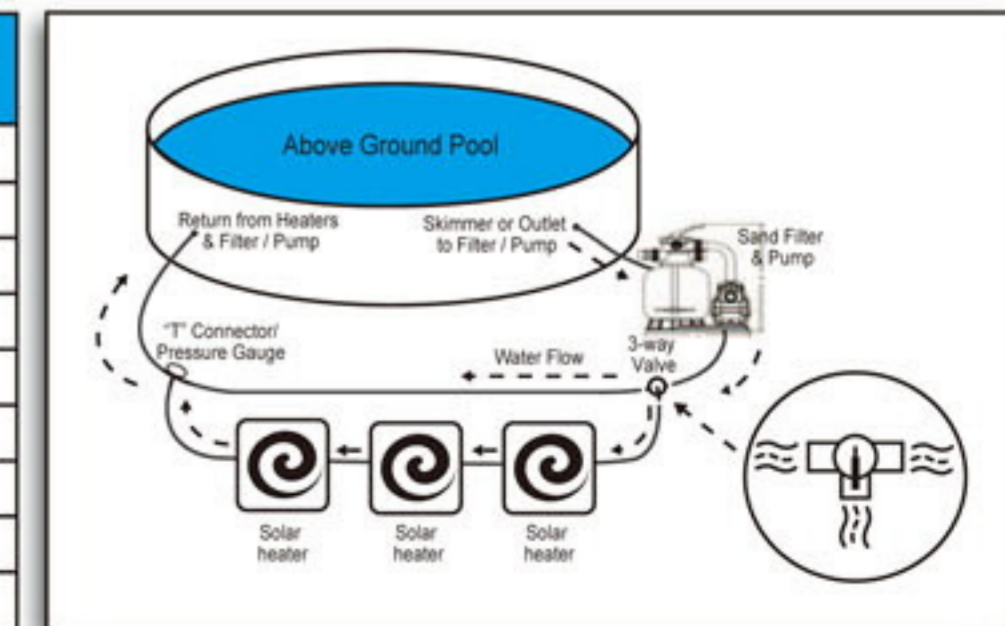

● 2810BX

- -Dimensions:W57×D57×H32_{cm}
- -Heat your pool to a warm, comfortable temperature.
- -Extend your swimming season with warm water.
- -Dramatically reduces or eliminates pool heating costs compared with gas or electrical heater.
- -Includes a protective cover for storage purpose when not in use.
- -Installs in-line, quickly & easily.
- -Compatible with 32/38_{mm} (1¼/1½in) pool flexible hoses.
- -Additional heaters can be easily connected for larger pools.
- -Includes 120_{cm}/4ft hoses, fittings & stainless steel clamps.
- -Integrated rack helps to set up an optimal solar angle for the heater.
- -Depending on weather conditions, 1 heater is recommended per 10,000 liters of pool volume.

Pool Size Round or Rectangular	Recommended units of Solar Heaters
244_{cm}/8ft	1
305_{cm}/10ft	1
366_{cm}/12ft	1 or 2
457_{cm}/15ft	2
488_{cm}/16ft	2
549_{cm}/18ft	2 or 3
732_{cm}/24ft(oval)	2 or 3
853_{cm}/28ft	3
945_{cm}/32ft	3